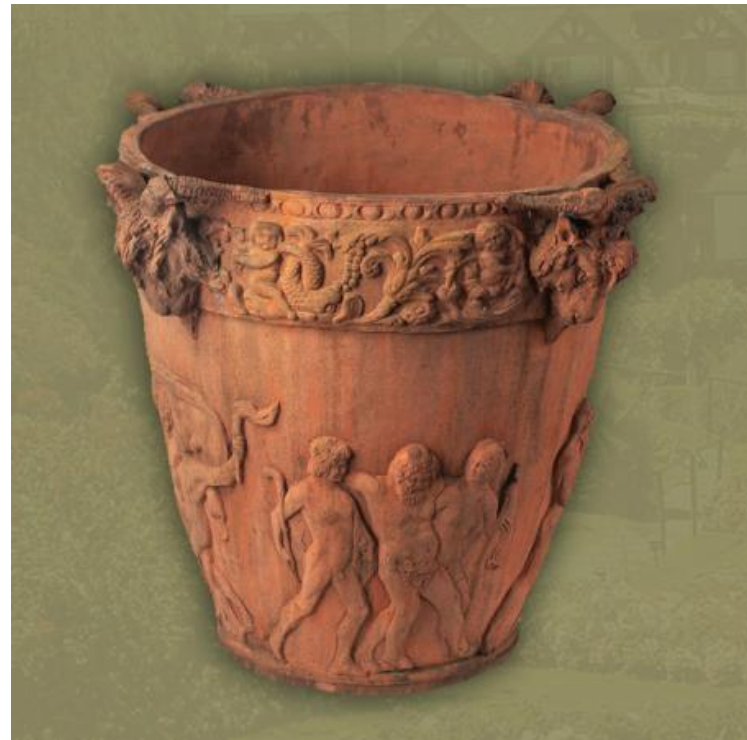

# East of Eden Ornate Planters and Urns

Our Ornate planters are made from reconstituted stone and other carefully selected materials to help achieve the highest standard of detail and to ensure frost-durability. They are all hand finished to give an Authentic Antique look. Planters from this range are made to order by UK craftsmen

Large Basket - EECLB  
100 x 70cm

Small Basket - EECSB  
53cm x 52cm

Parisian Planter EECPP  
105cm x 77cm

Bacchus Urn - EECBU  
80 x 70cm

The Fleur Curvito - EECFC  
90 x 82cm

Tuscan EECT  
100 x 86cm

Square Basket - EECSB  
43cm x 51cm

Acanthus Urn - EECAB  
60 x 65cm

Firenze Trough EECFT  
38cm x 42cm x 90cm

Classical Trough - EECCT  
115cm x 55cm x 58cm

## Classical Vases and Urns

Regency Vase – EECRV  
93 x 67cm

Warwick Vase - EECWV

81 x 51cm

Windsor - EECW

60 x 75cm

Large Cherub Urn – EECLC

90 x 130cm