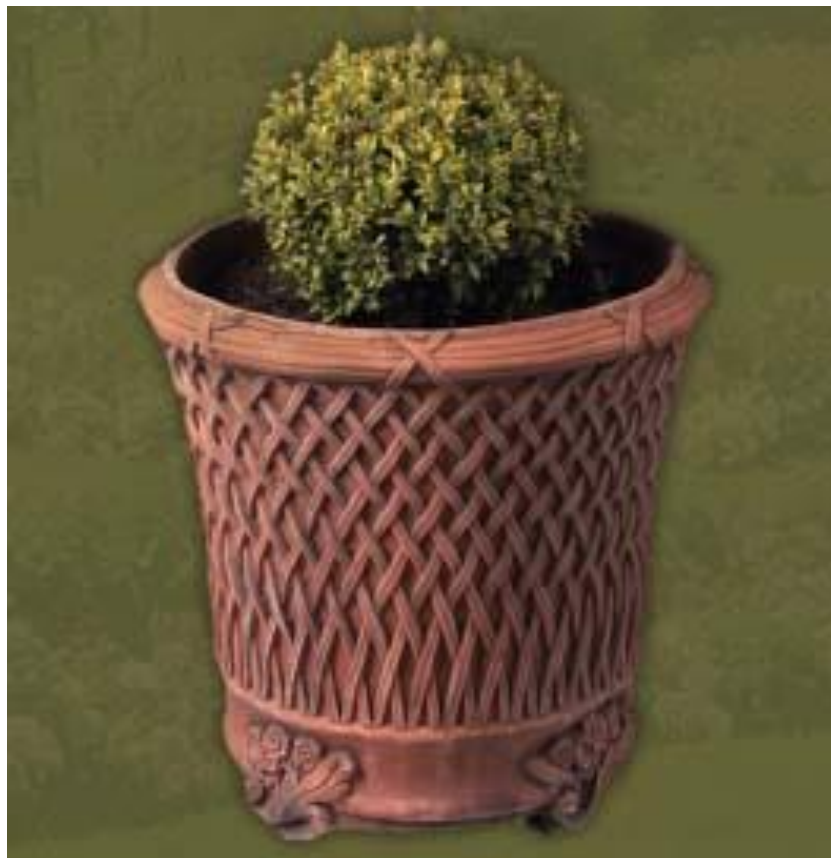

# East of Eden Ornate Planters and Urns

Our Ornate planters are made from reconstituted stone and other carefully selected materials to help achieve the highest standard of detail and to ensure frost-durability. They are all hand finished to give an Authentic Antique look. Planters from this range are made to order by UK craftsmen

Large Basket - EECLB  
100 x 70cm

Small Basket - EECSB  
53cm x 52cm

Parisian Planter EECPP  
105cm x 77cm

Bacchus Urn - EECBU  
80 x 70cm

The Fleur Curvito - EECFC  
90 x 82cm

Tuscan EECT  
100 x 86cm

Square Basket - EECSB  
43cm x 51cm