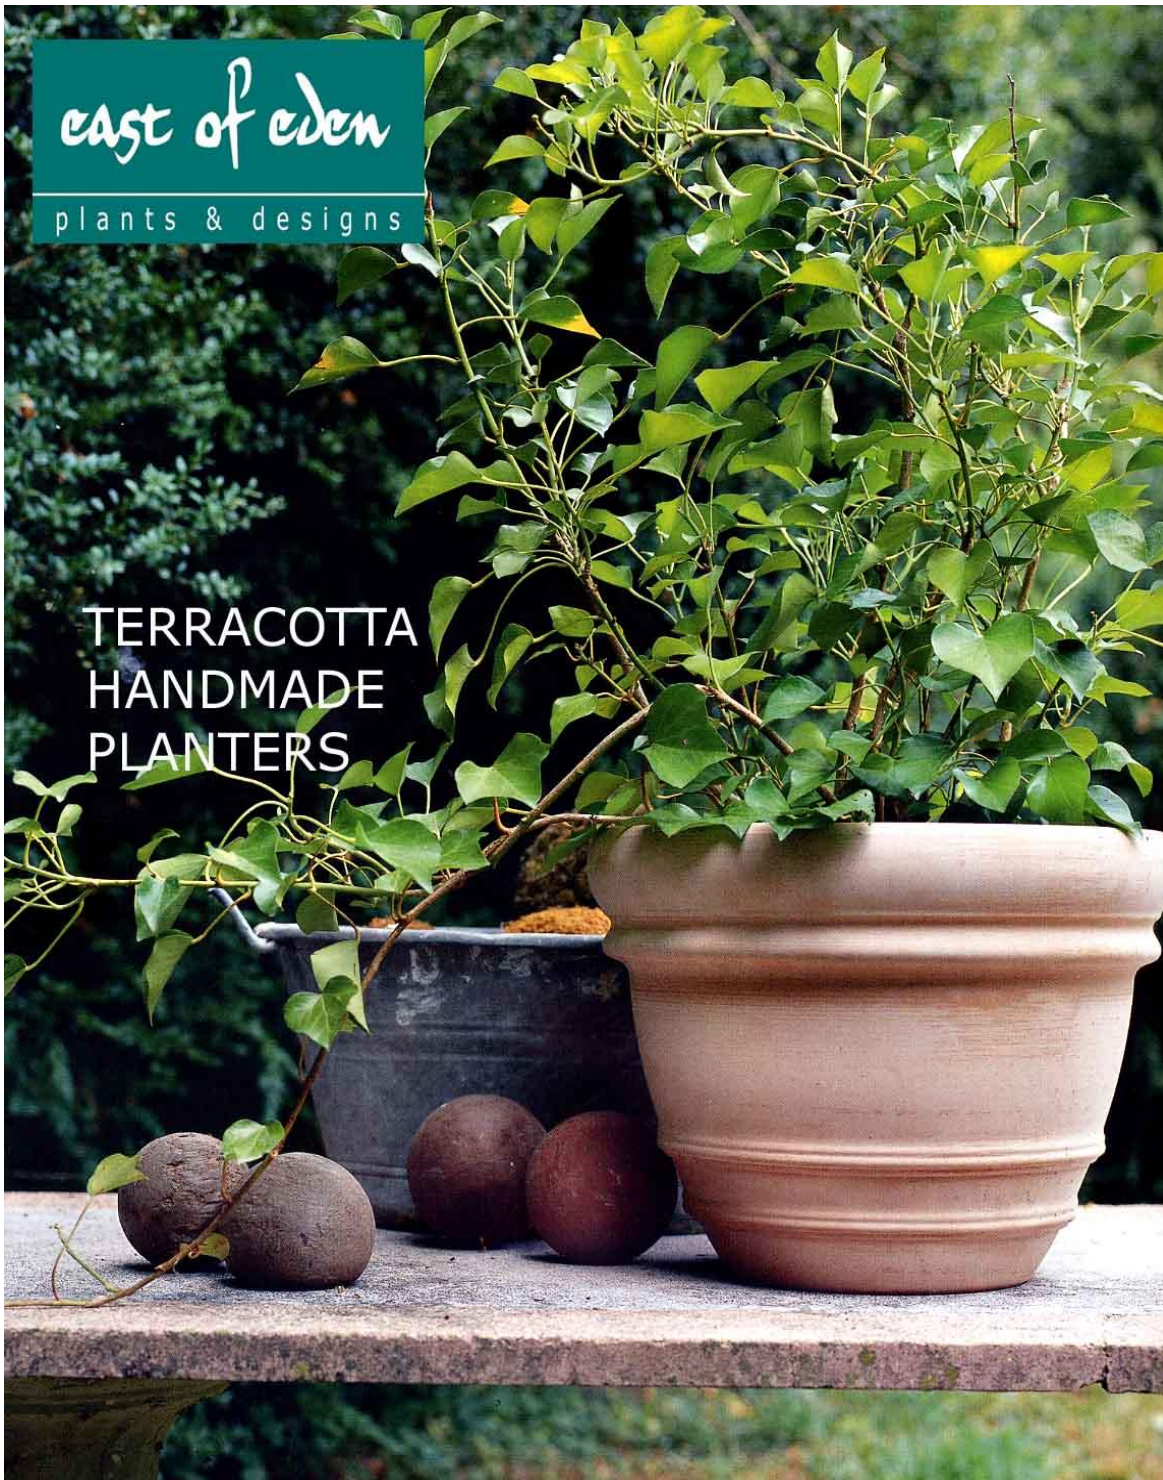

# East of Eden

## Classical Vases and Urns

Regency Vase – EECRV  
93 x 67cm

Warwick Vase - EECWV

81 x 51cm

Windsor – EECW

60x75cm

Large Cherub Urn – EECLC

90 x 130cm