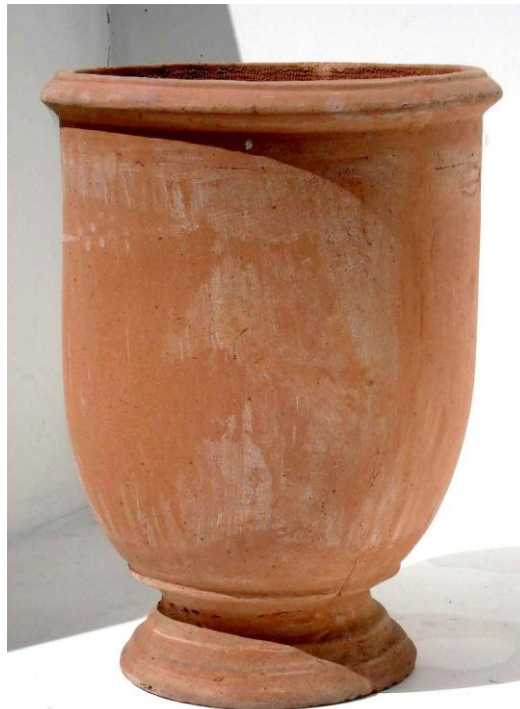

## Classical Terracotta and Ornate Planters

Our Ornate planters are made from reconstituted stone and other carefully selected materials to help achieve the highest standard of detail and to ensure frost-durability. They are all hand finished to give an Authentic Antique look. Planters from this range are made to order by UK craftsmen.

Our timeless Tuscan style planters include our tried and tested range of top quality frost resistant handmade terracotta. Weathering elegantly, they look stylish planted formally with topiary or informally with a gnarled old olive tree.

Fresco Cylinder - EEFC

40 x 40cm  
60 x 60cm

Camelia Rim Pot - EECR

55 x 54cm  
75 x 73cm

Bay Tree Square - EEBTS

51 x 44 cm  
65 x 56 cm

Camelia Square - EECS

40 x 40 x 50cm  
55 x 55 x 70cm

Fresco Trough - EETT

50 x 25 x 23  
70 x 35 x 35

Granada Jar - EEGJ

45 x 50cm

Olive Jar - EEOJ

40 x 50cm  
50 x 70cm

Cannes Vase - EECV

30 x 50cm  
48 x 70cm