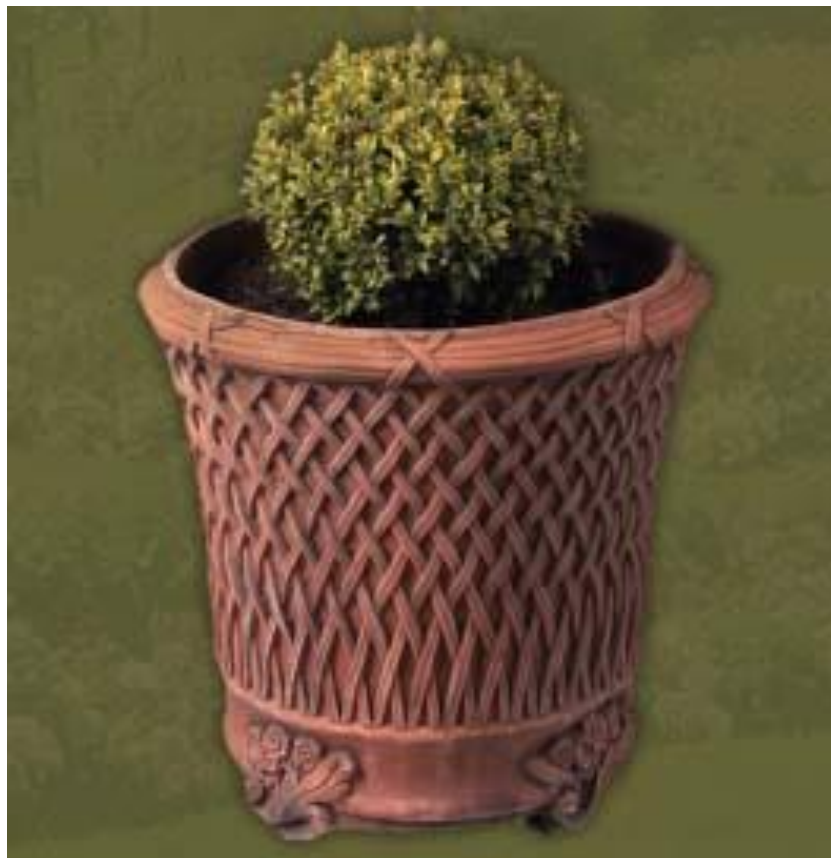

Small Basket - EECSB
53cm x 52cm